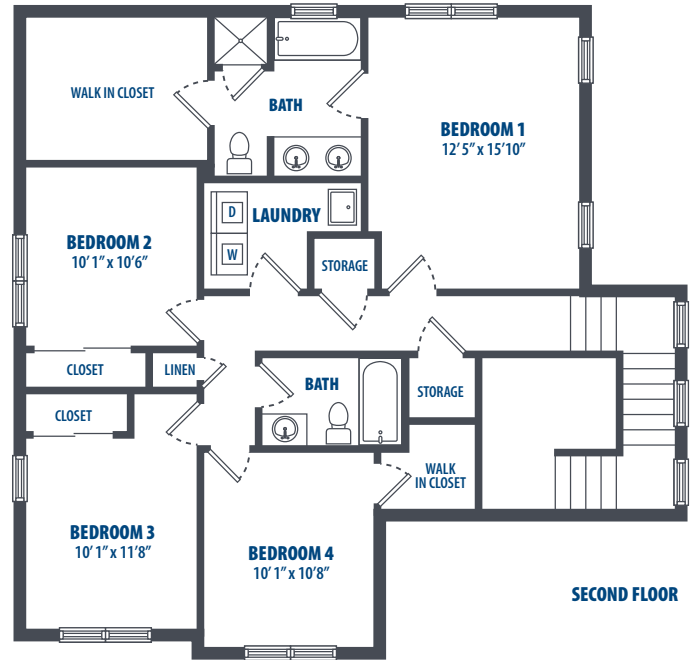

# Hele Mai - Kako'o

4 Bedroom | 2.5 Bath | 2144 Sq. Ft.\*

4825 Bougainville Drive | Honolulu, HI 96818 | Phone: 808-784-7800

*\*All square footage is approximate.*